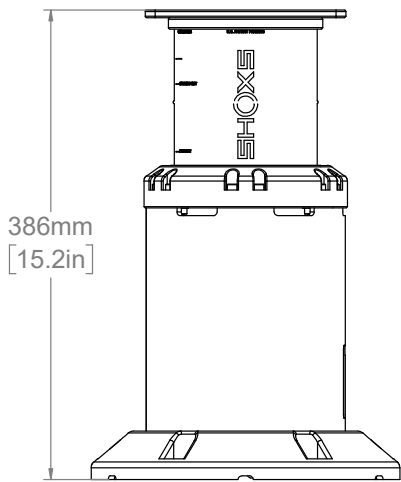

# SHOX5 X8 / Overview

**Suspension Travel** 203 mm / 4.4 inch

**Material** Anodized Aluminum

**Base Weight** 11.8 kg / 26 lb

X8 NO HEIGHT ADJUST

X8 HEIGHT ADJUST

MIL-STD-1472G  
Human Engineering Reference

LEARN MORE / CONTACT  
shoxs.com / 1 (888) 637.4697

# SHOX5 X8 / Comparison

**Suspension Travel** 203 mm / 4.4 inch

**Material** Anodized Aluminum

**Base Weight** 11.8 kg / 26 lb

X4 NO HEIGHT ADJUST

X4 HEIGHT ADJUST

X8 NO HEIGHT ADJUST

X8 HEIGHT ADJUST