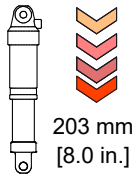

# SHOX5 X8 / Overview

**Suspension Travel** 203 mm / 4.4 inch

**Material** Anodized Aluminum

**Base Weight** 11.8 kg / 26 lb

X8 NO HEIGHT ADJUST

X8 HEIGHT ADJUST

MIL-STD-1472G  
Human Engineering Reference

LEARN MORE / CONTACT  
shoxs.com / 1 (888) 637.4697

# SHOX5 X8 / Comparison

**Suspension Travel** 203 mm / 4.4 inch

**Material** Anodized Aluminum

**Base Weight** 11.8 kg / 26 lb

X4 NO HEIGHT ADJUST

X4 HEIGHT ADJUST

X8 NO HEIGHT ADJUST

X8 HEIGHT ADJUST