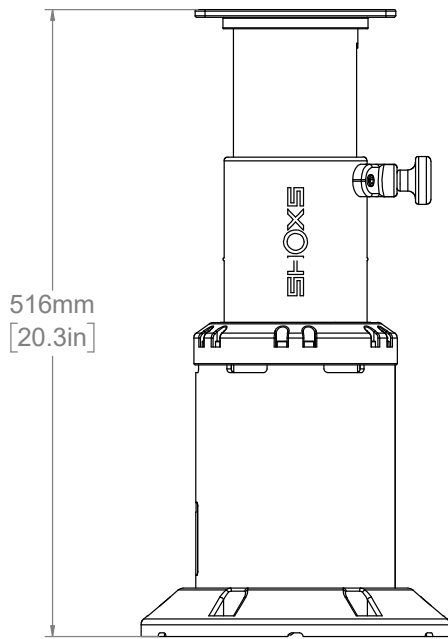

# SHOX5 X8 / Overview

**Suspension Travel** 203 mm / 4.4 inch

**Material** Anodized Aluminum

**Base Weight** 11.8 kg / 26 lb

X8 NO HEIGHT ADJUST

X8 HEIGHT ADJUST

MIL-STD-1472G  
Human Engineering Reference

LEARN MORE / CONTACT  
shoxs.com / 1 (888) 637.4697

# SHOX5 X8 / Comparison

**Suspension Travel** 203 mm / 4.4 inch

**Material** Anodized Aluminum

**Base Weight** 11.8 kg / 26 lb

X4 NO HEIGHT ADJUST

X4 HEIGHT ADJUST

X8 NO HEIGHT ADJUST

X8 HEIGHT ADJUST