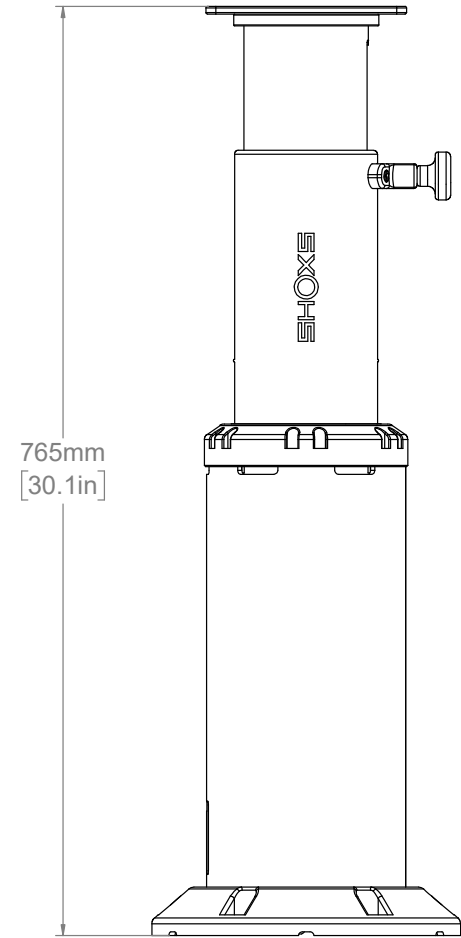

# SHOX5 X8 / Overview

**Suspension Travel** 203 mm / 4.4 inch

**Material** Anodized Aluminum

**Base Weight** 11.8 kg / 26 lb

X8 NO HEIGHT ADJUST

X8 HEIGHT ADJUST

MIL-STD-1472G  
Human Engineering Reference

LEARN MORE / CONTACT  
shoxs.com / 1 (888) 637.4697

# SHOX5 X8 / Comparison

**Suspension Travel** 203 mm / 4.4 inch

**Material** Anodized Aluminum

**Base Weight** 11.8 kg / 26 lb

X4 NO HEIGHT ADJUST

X4 HEIGHT ADJUST

X8 NO HEIGHT ADJUST

X8 HEIGHT ADJUST