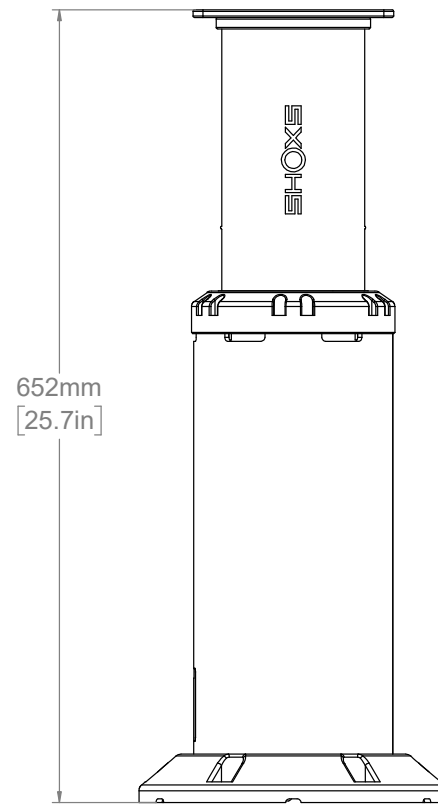

# SHOX5 X8 / Overview

**Suspension Travel** 203 mm / 4.4 inch

**Material** Anodized Aluminum

**Base Weight** 11.8 kg / 26 lb

X8 NO HEIGHT ADJUST

X8 HEIGHT ADJUST

MIL-STD-1472G  
Human Engineering Reference

LEARN MORE / CONTACT  
shoxs.com / 1 (888) 637.4697

# SHOX5 X8 / Comparison

**Suspension Travel** 203 mm / 4.4 inch

**Material** Anodized Aluminum

**Base Weight** 11.8 kg / 26 lb

X4 NO HEIGHT ADJUST

X4 HEIGHT ADJUST

X8 NO HEIGHT ADJUST

X8 HEIGHT ADJUST