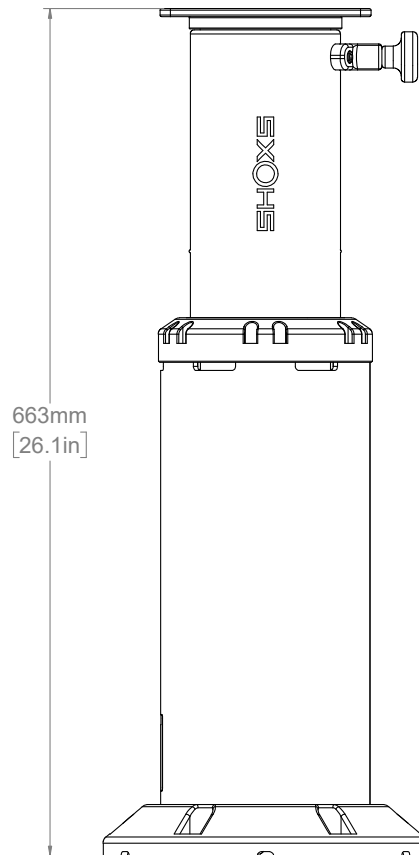

# SHOX5 X8 / Overview

**Suspension Travel** 203 mm / 4.4 inch

**Material** Anodized Aluminum

**Base Weight** 11.8 kg / 26 lb

X8 NO HEIGHT ADJUST

X8 HEIGHT ADJUST

MIL-STD-1472G  
Human Engineering Reference

LEARN MORE / CONTACT  
shoxs.com / 1 (888) 637.4697

# SHOX5 X8 / Comparison

**Suspension Travel** 203 mm / 4.4 inch

**Material** Anodized Aluminum

**Base Weight** 11.8 kg / 26 lb

X4 NO HEIGHT ADJUST

X4 HEIGHT ADJUST

X8 NO HEIGHT ADJUST

X8 HEIGHT ADJUST