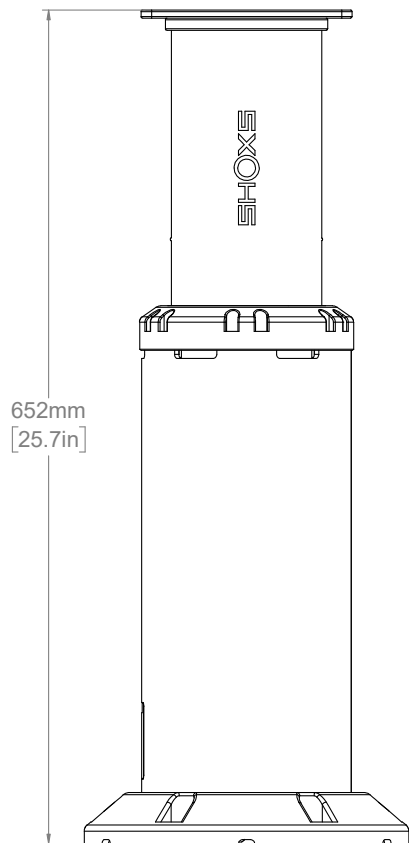

# SHOX5 X8 / Overview

**Suspension Travel** 203 mm / 4.4 inch

**Material** Anodized Aluminum

**Base Weight** 11.8 kg / 26 lb

X8 NO HEIGHT ADJUST

X8 HEIGHT ADJUST

MIL-STD-1472G  
Human Engineering Reference

LEARN MORE / CONTACT  
shoxs.com / 1 (888) 637.4697

# SHOX5 X8 / Comparison

**Suspension Travel** 203 mm / 4.4 inch

**Material** Anodized Aluminum

**Base Weight** 11.8 kg / 26 lb

X4 NO HEIGHT ADJUST

X4 HEIGHT ADJUST

X8 NO HEIGHT ADJUST

X8 HEIGHT ADJUST