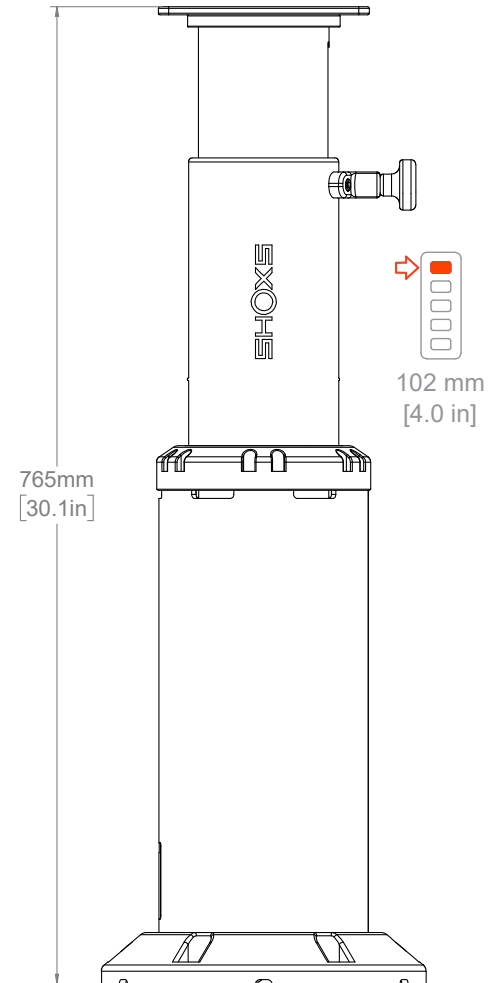

# SHOX5 X8 / Overview

**Suspension Travel** 203 mm / 4.4 inch

**Material** Anodized Aluminum

**Base Weight** 11.8 kg / 26 lb

X8 NO HEIGHT ADJUST

X8 HEIGHT ADJUST

MIL-STD-1472G  
Human Engineering Reference

LEARN MORE / CONTACT  
shoxs.com / 1 (888) 637.4697

# SHOX5 X8 / Comparison

**Suspension Travel** 203 mm / 4.4 inch

**Material** Anodized Aluminum

**Base Weight** 11.8 kg / 26 lb

X4 NO HEIGHT ADJUST

X4 HEIGHT ADJUST

X8 NO HEIGHT ADJUST

X8 HEIGHT ADJUST